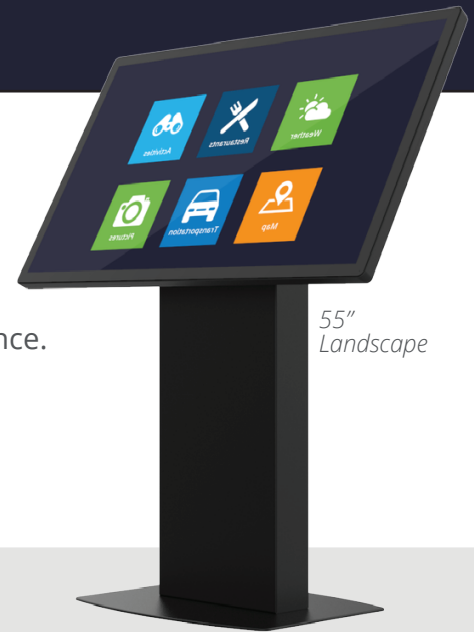

### SCREEN:

- High Definition LED
- 1920x1080P Resolution
- 16:9 Aspect Ratio
- Dual Screen Options Available

### AVAILABLE COMPONENTS:

- Payment Terminal
- High Definition LED Touchscreen
- Additional Overhead Display
- Proximity Sensor
- HD Camera
- Barcode Scanner

### AVAILABLE SCREEN SIZES: 32", 43", 55"

Both landscape and portrait orientation available

55"  
Landscape